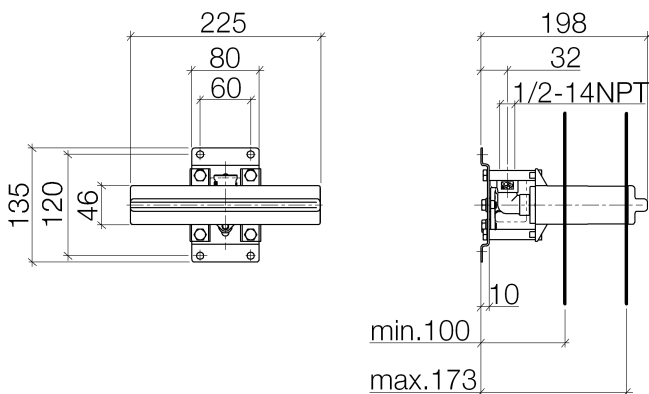

Shower - Concealed rough parts  
Rough -  
Article number: 35 206 970-90 0010

- female thread 1/2" connection
- Mud guard
- Water protection
- NOTE: Important for certain series! Due to minimum rough-in requirements, a framing of 2x6 studs may be needed.

### Dimensional drawing

All dimensions in mm / inch = mm x 0,0394

Shower - Concealed rough parts  
Rough -  
Article number: 35 206 970-90 0010

Shower - Concealed rough parts  
Rough -  
Article number: 35 206 970-90 0010