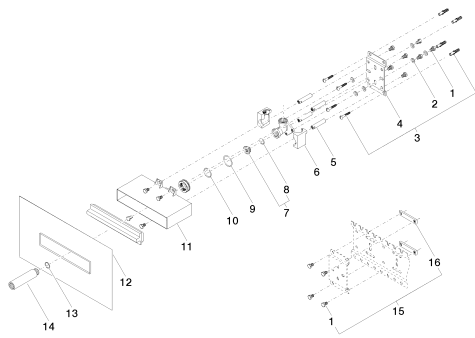

Shower - Concealed rough parts  
Rough -  
Article number: 35 206 970-90 0010

- female thread 1/2" connection
- Mud guard
- Water protection
- NOTE: Important for certain series! Due to minimum rough-in requirements, a framing of 2x6 studs may be needed.

### Dimensional drawing

All dimensions in mm / inch = mm x 0,0394

Shower - Concealed rough parts  
Rough -  
Article number: 35 206 970-90 0010

Shower - Concealed rough parts  
Rough -  
Article number: 35 206 970-90 0010

### Spare parts list

Number	Item Number	Designation	Number of units
<hr/>			